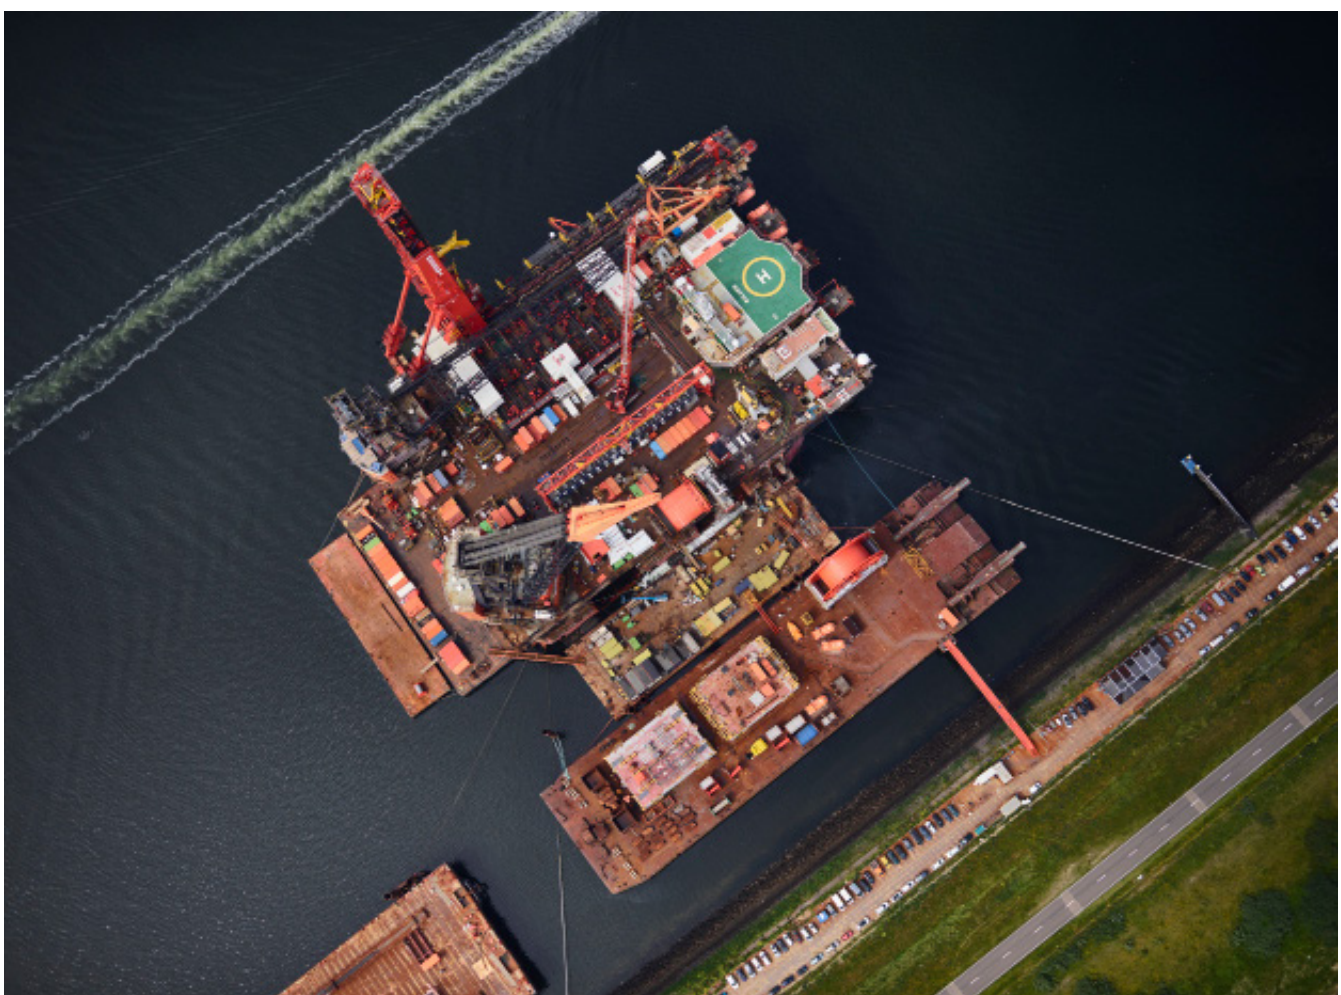

Notes:

Selection taken from several clients including:

Kone Cranes, Preem, Vattenfall Energy,
Ericsson, Sapa, Royal Mail, Scania Trucks

Selection from project

Unearth

Thank you.